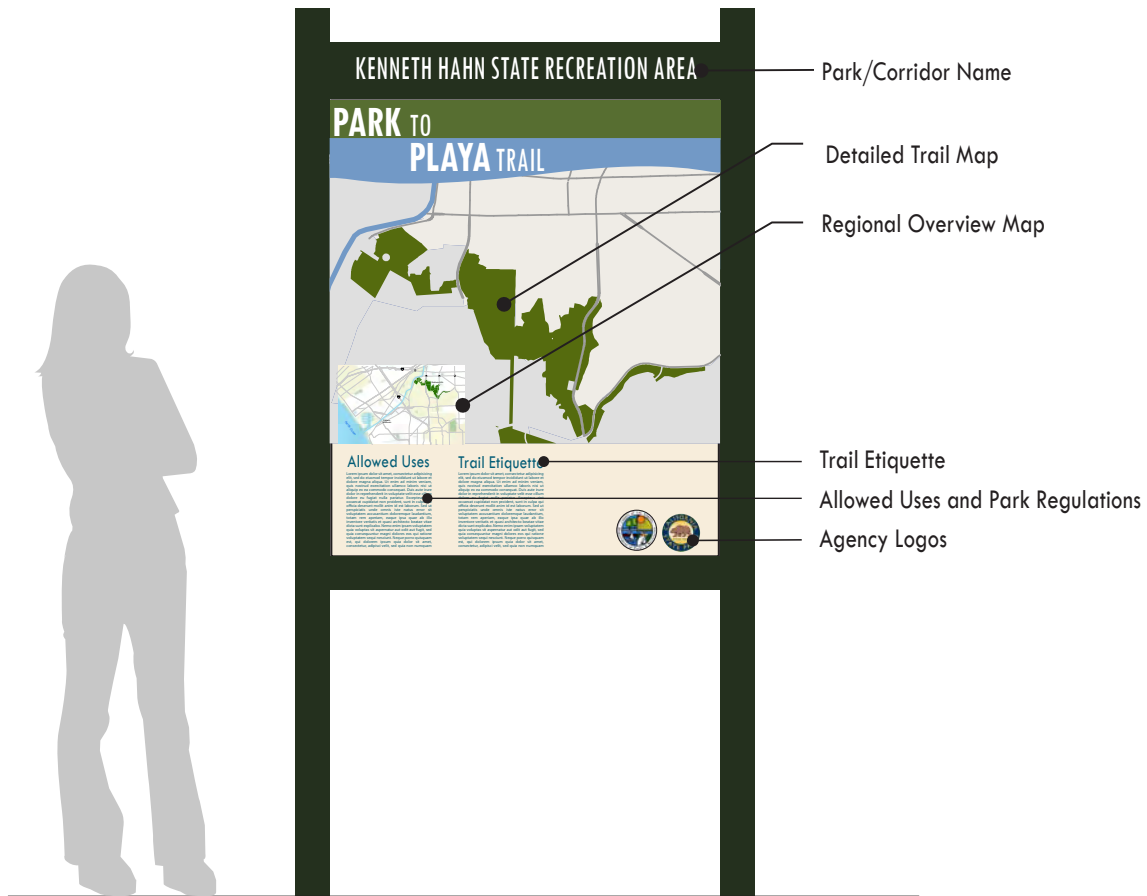

Map Kiosk

Design

Description

Kiosks provide trail users with their first impression of a trail. Map kiosks are freestanding two sided information displays that orient users to the trail system, destinations, rules of use, and safety information. More than just a sign, the kiosks represent a meeting place for people to meet and plan their route along the Park to Playa Trail. Kiosks will provide detailed maps, showing park boundaries, indicating “you are here”, highlighting major/minor entrances, landmarks, parking lots, restrooms and other trail networks. The kiosk will also detail trail etiquette and could illustrate ecological or cultural interpretive information. Map kiosks should be located at trailheads, trail gateways and selected public gathering spaces.

Content

- You are here Map includes; Parklands and trails, Existing / proposed bicycle facility network, Parking, Restrooms and Transit Stops
- Agency Logos
- Permitted Uses
- Trail Etiquette

Materials

- Phenolic Resin Panel (high pressure laminate)
- Mount to powder coated steel frame with 3”x3” posts and custom header.