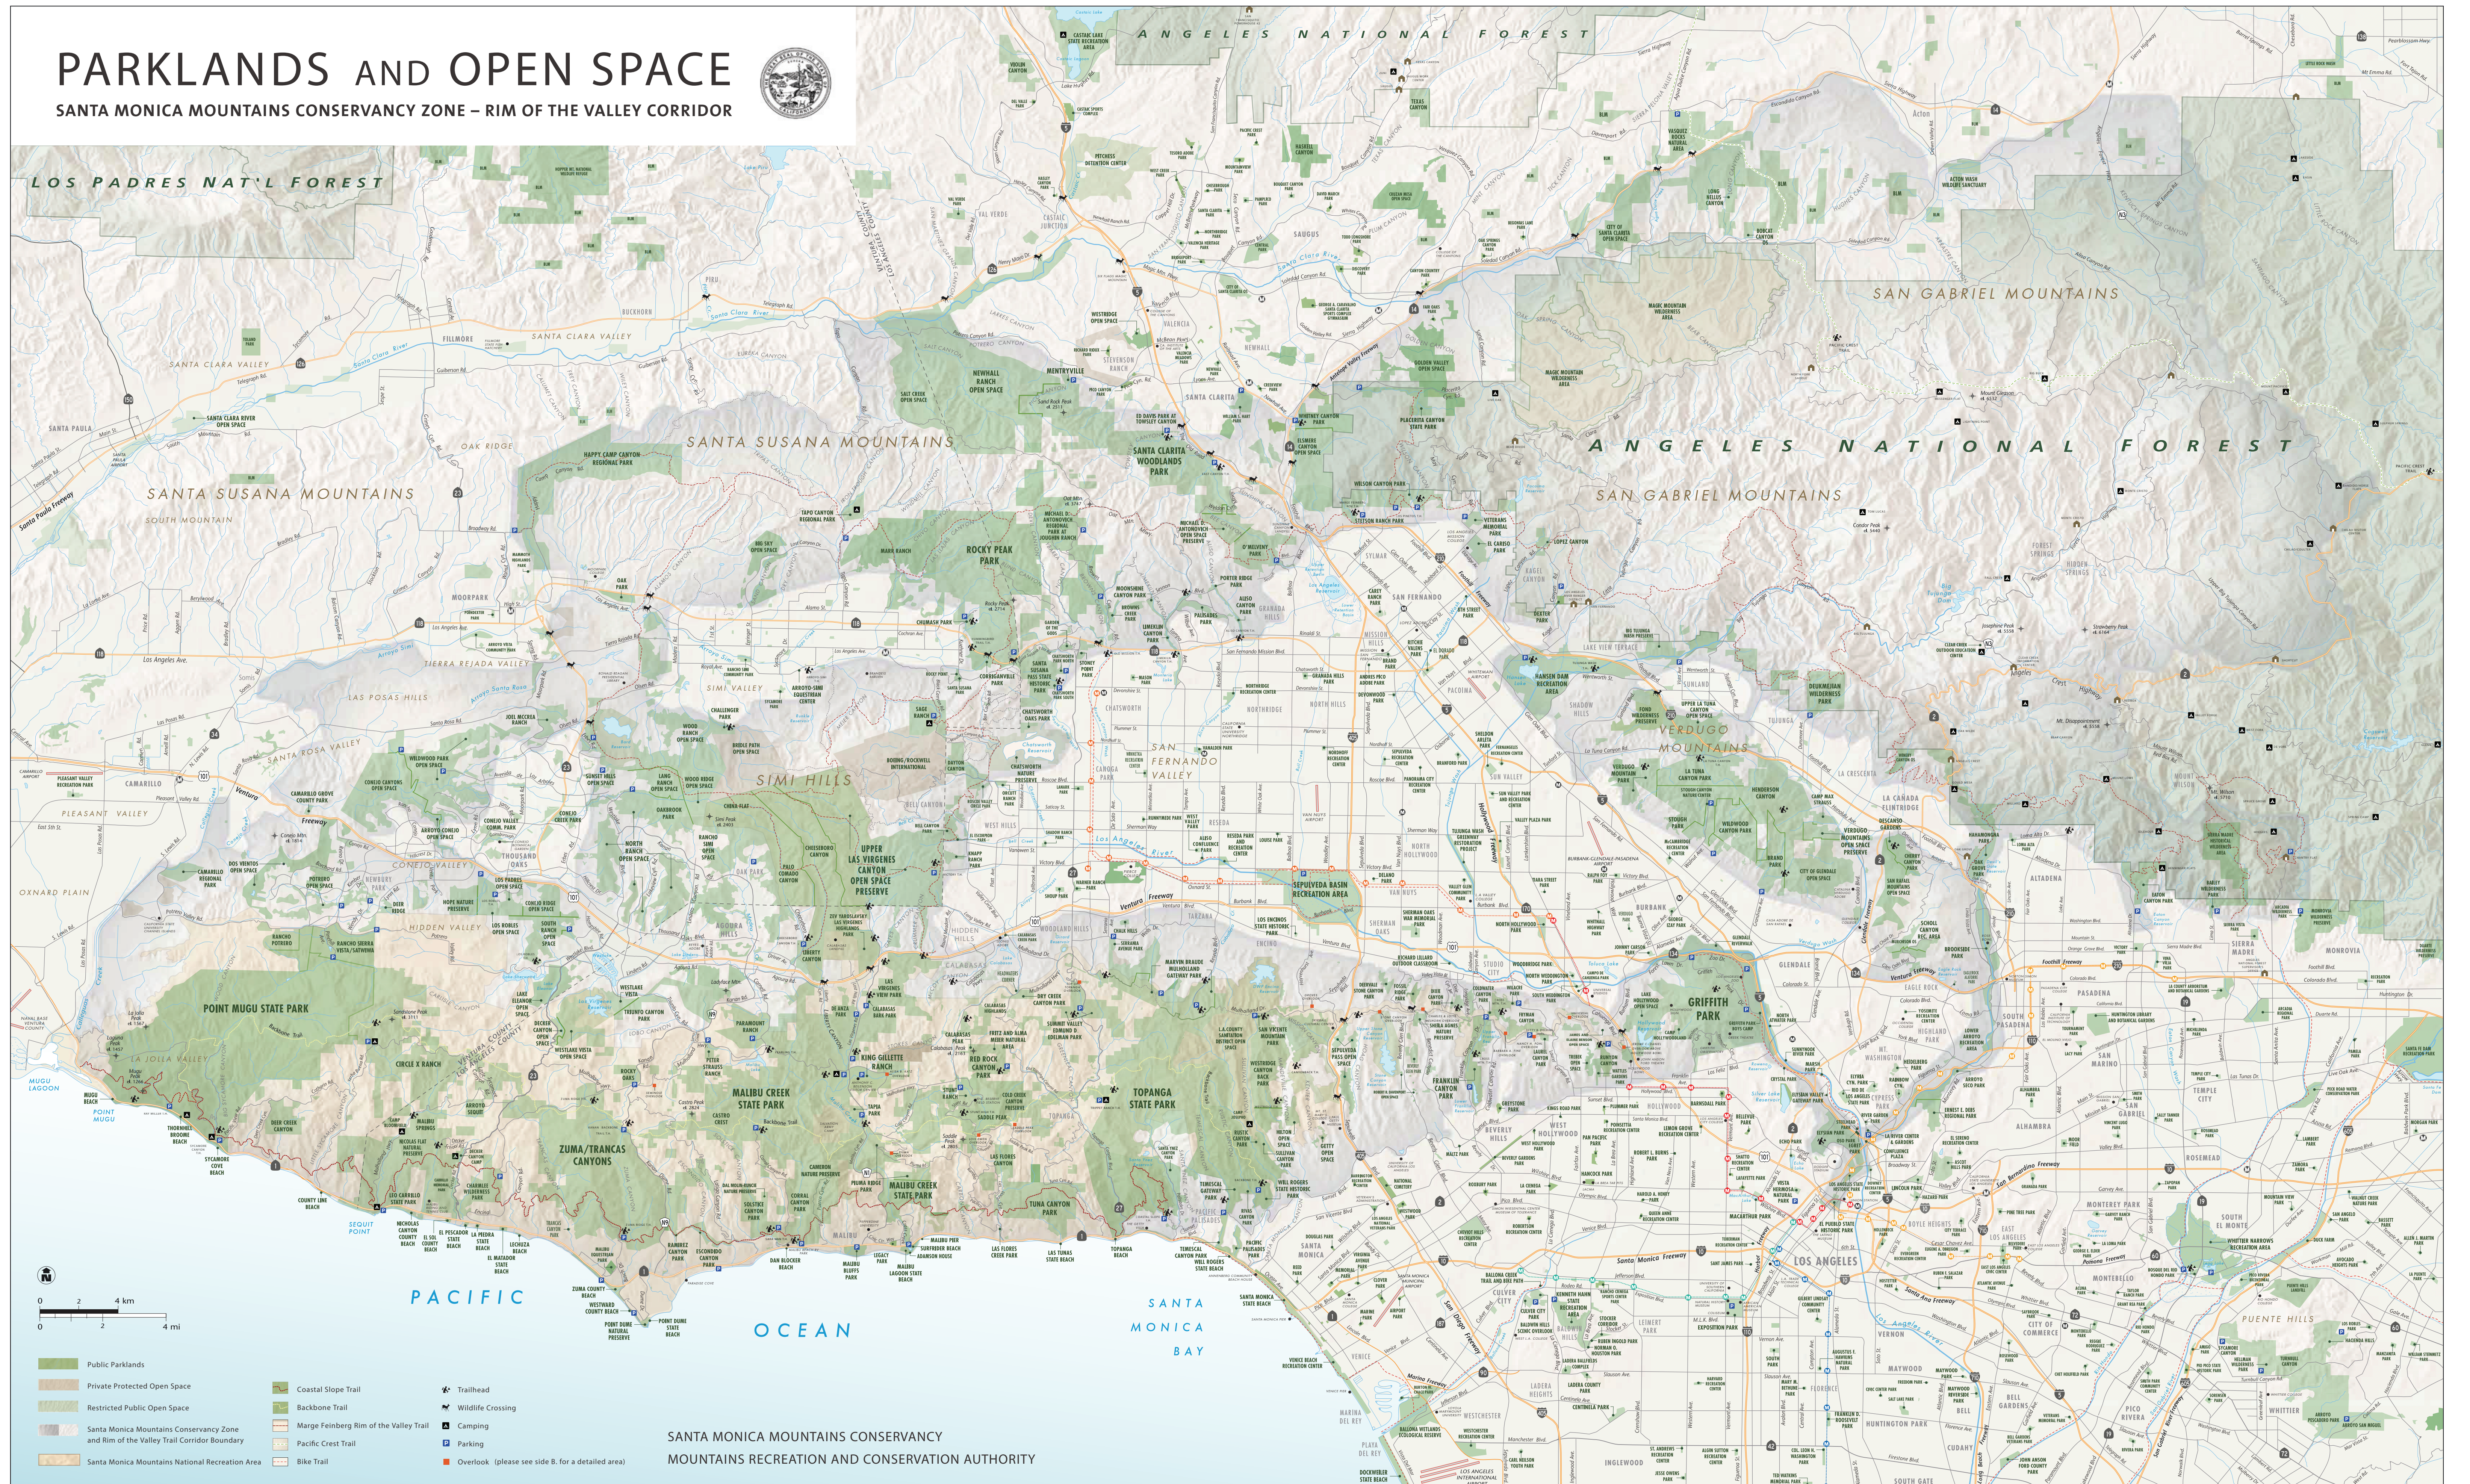

PARKLANDS AND OPEN SPACE

SANTA MONICA MOUNTAINS CONSERVANCY ZONE – RIM OF THE VALLEY CORRIDOR

SANTA MONICA MOUNTAINS CONSERVANCY
MOUNTAINS RECREATION AND CONSERVATION AUTHORITY