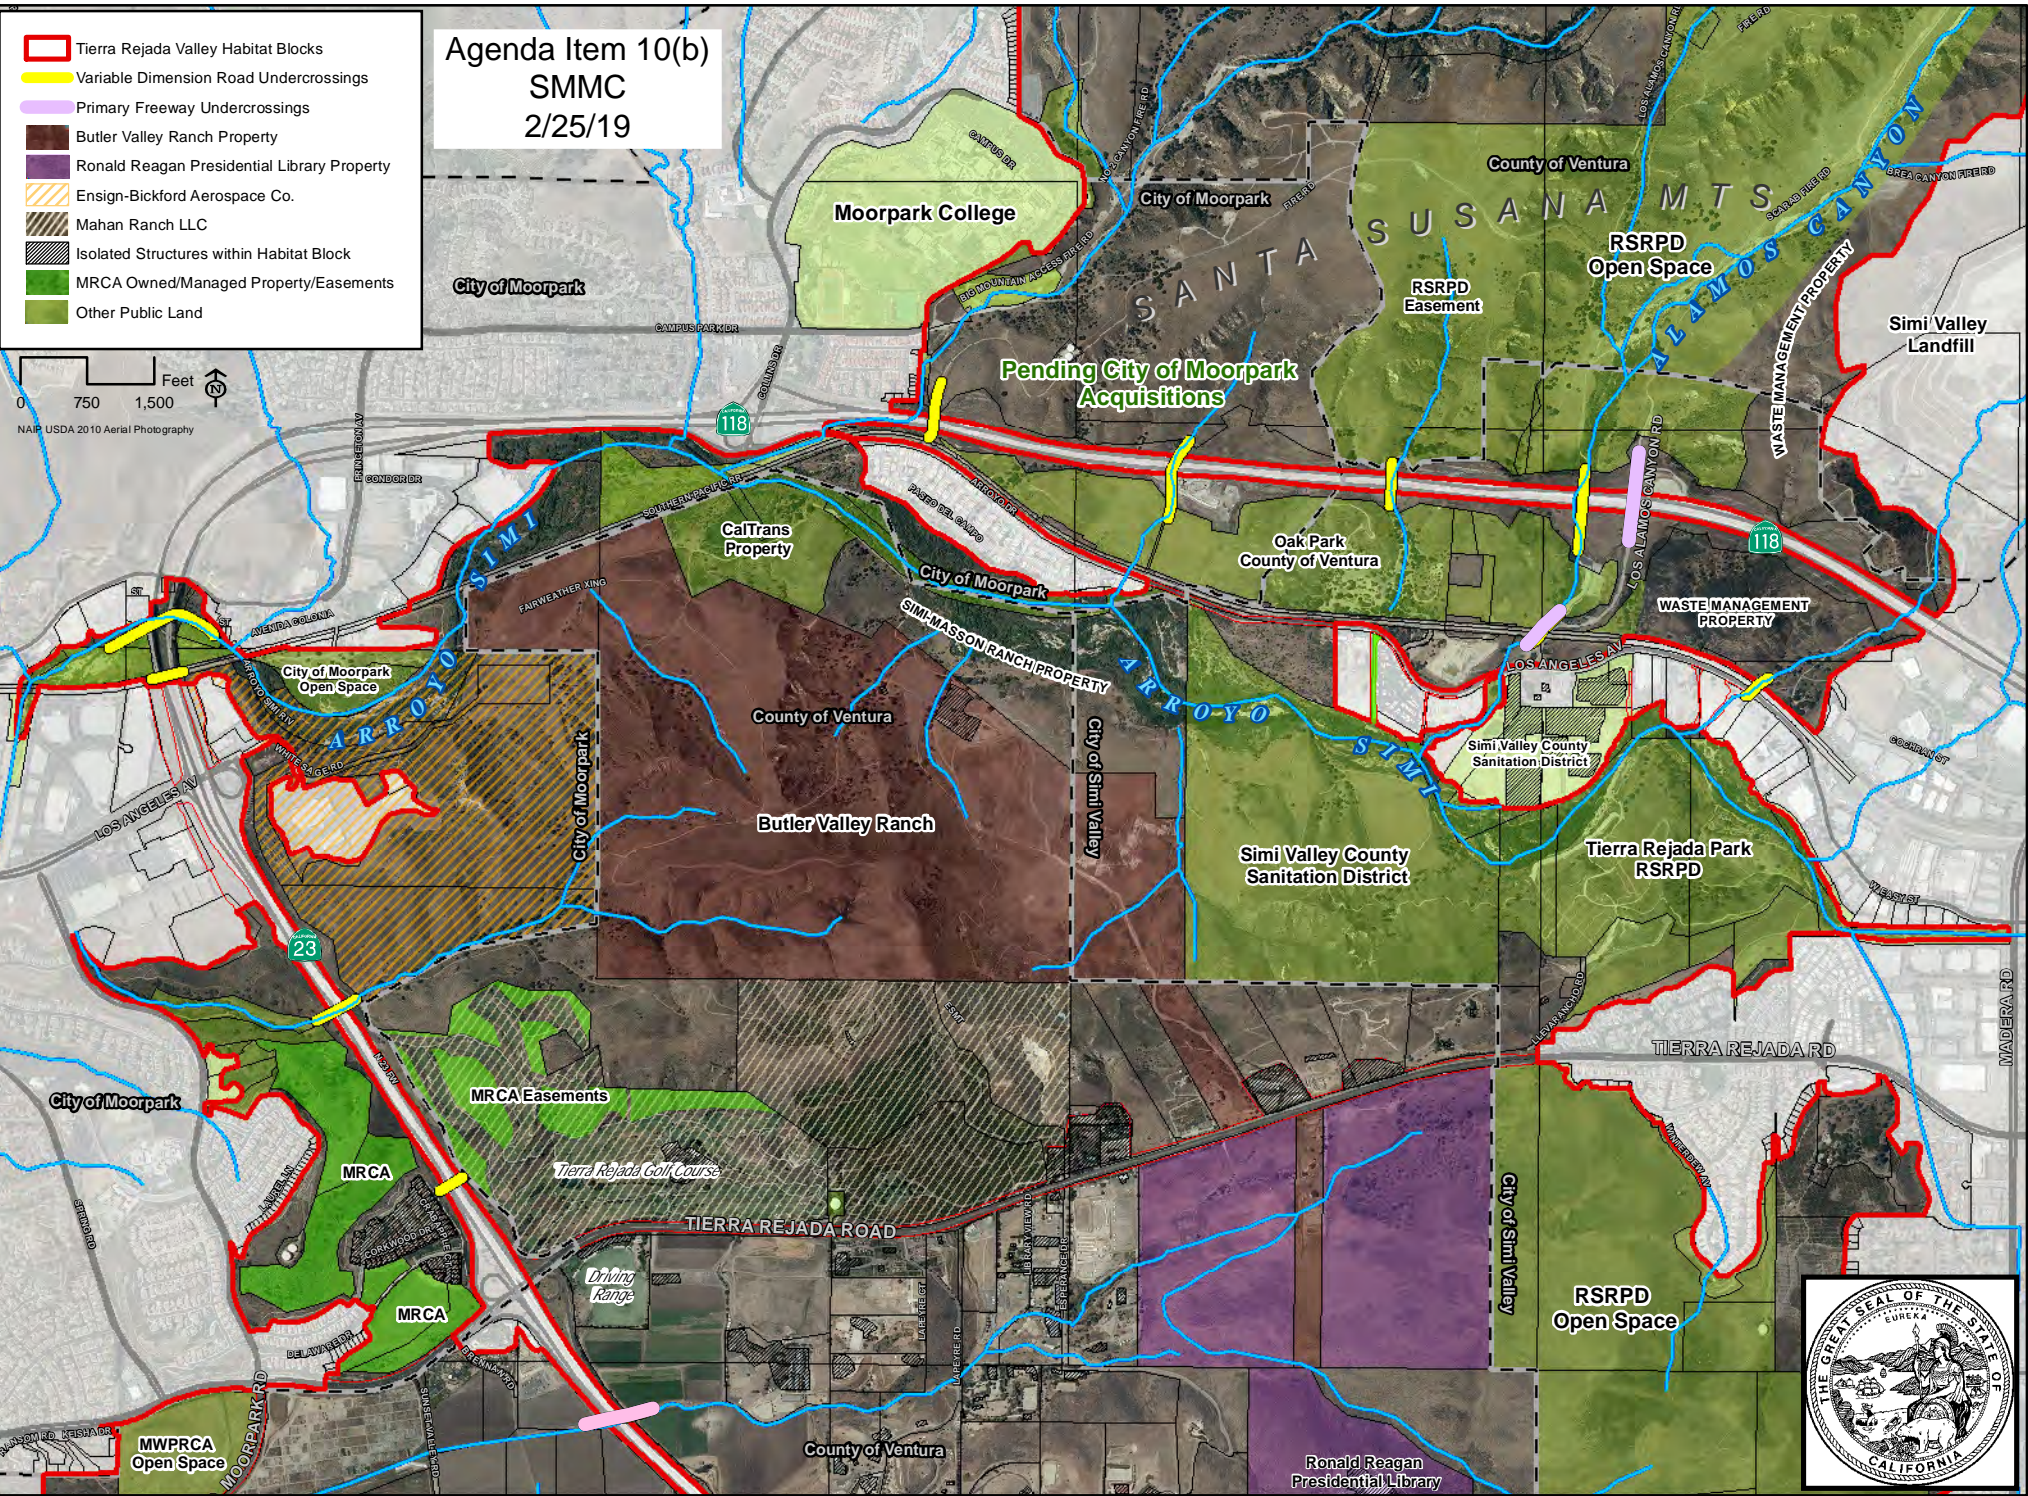

Agenda Item 10(b)  
SMMC  
2/25/19

- Tierra Rejada Valley Habitat Blocks
- Variable Dimension Road Undercrossings
- Primary Freeway Undercrossings
- Butler Valley Ranch Property
- Ronald Reagan Presidential Library Property
- Ensign-Bickford Aerospace Co.
- Mahan Ranch LLC
- Isolated Structures within Habitat Block
- MRCA Owned/Managed Property/Easements
- Other Public Land

Tierra Rejada Valley Habitat Linkage Hub Planning Map (North Section)