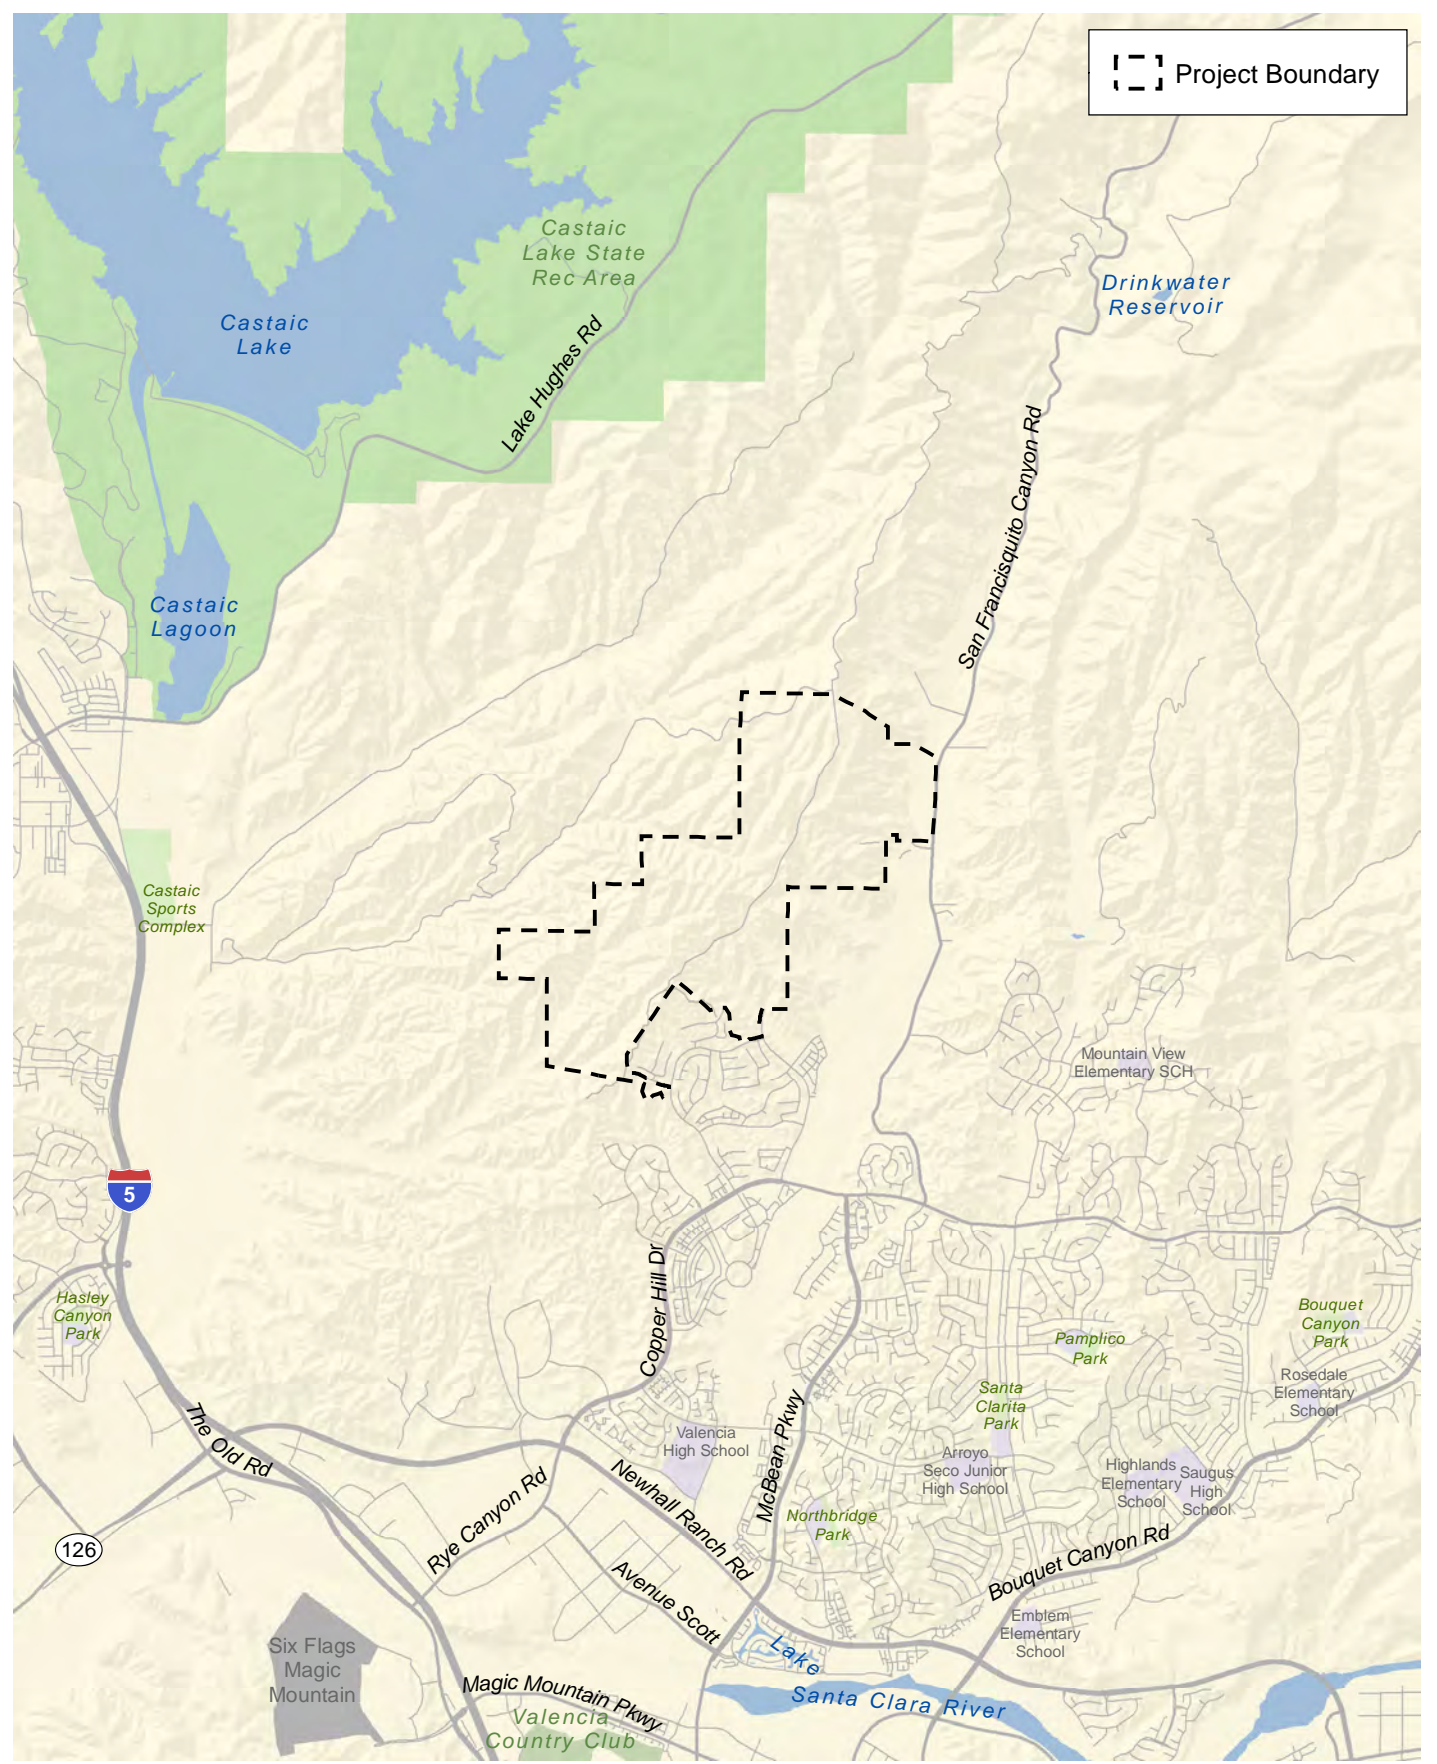


 Project Boundary

D:\Projects\3BL\0001\MXD\NOPlex_LV_20160601.mxd

Local Vicinity

The Highlands at Tesoro del Valle

Exhibit 2

Agenda Item 12

SMMC
3/26/18