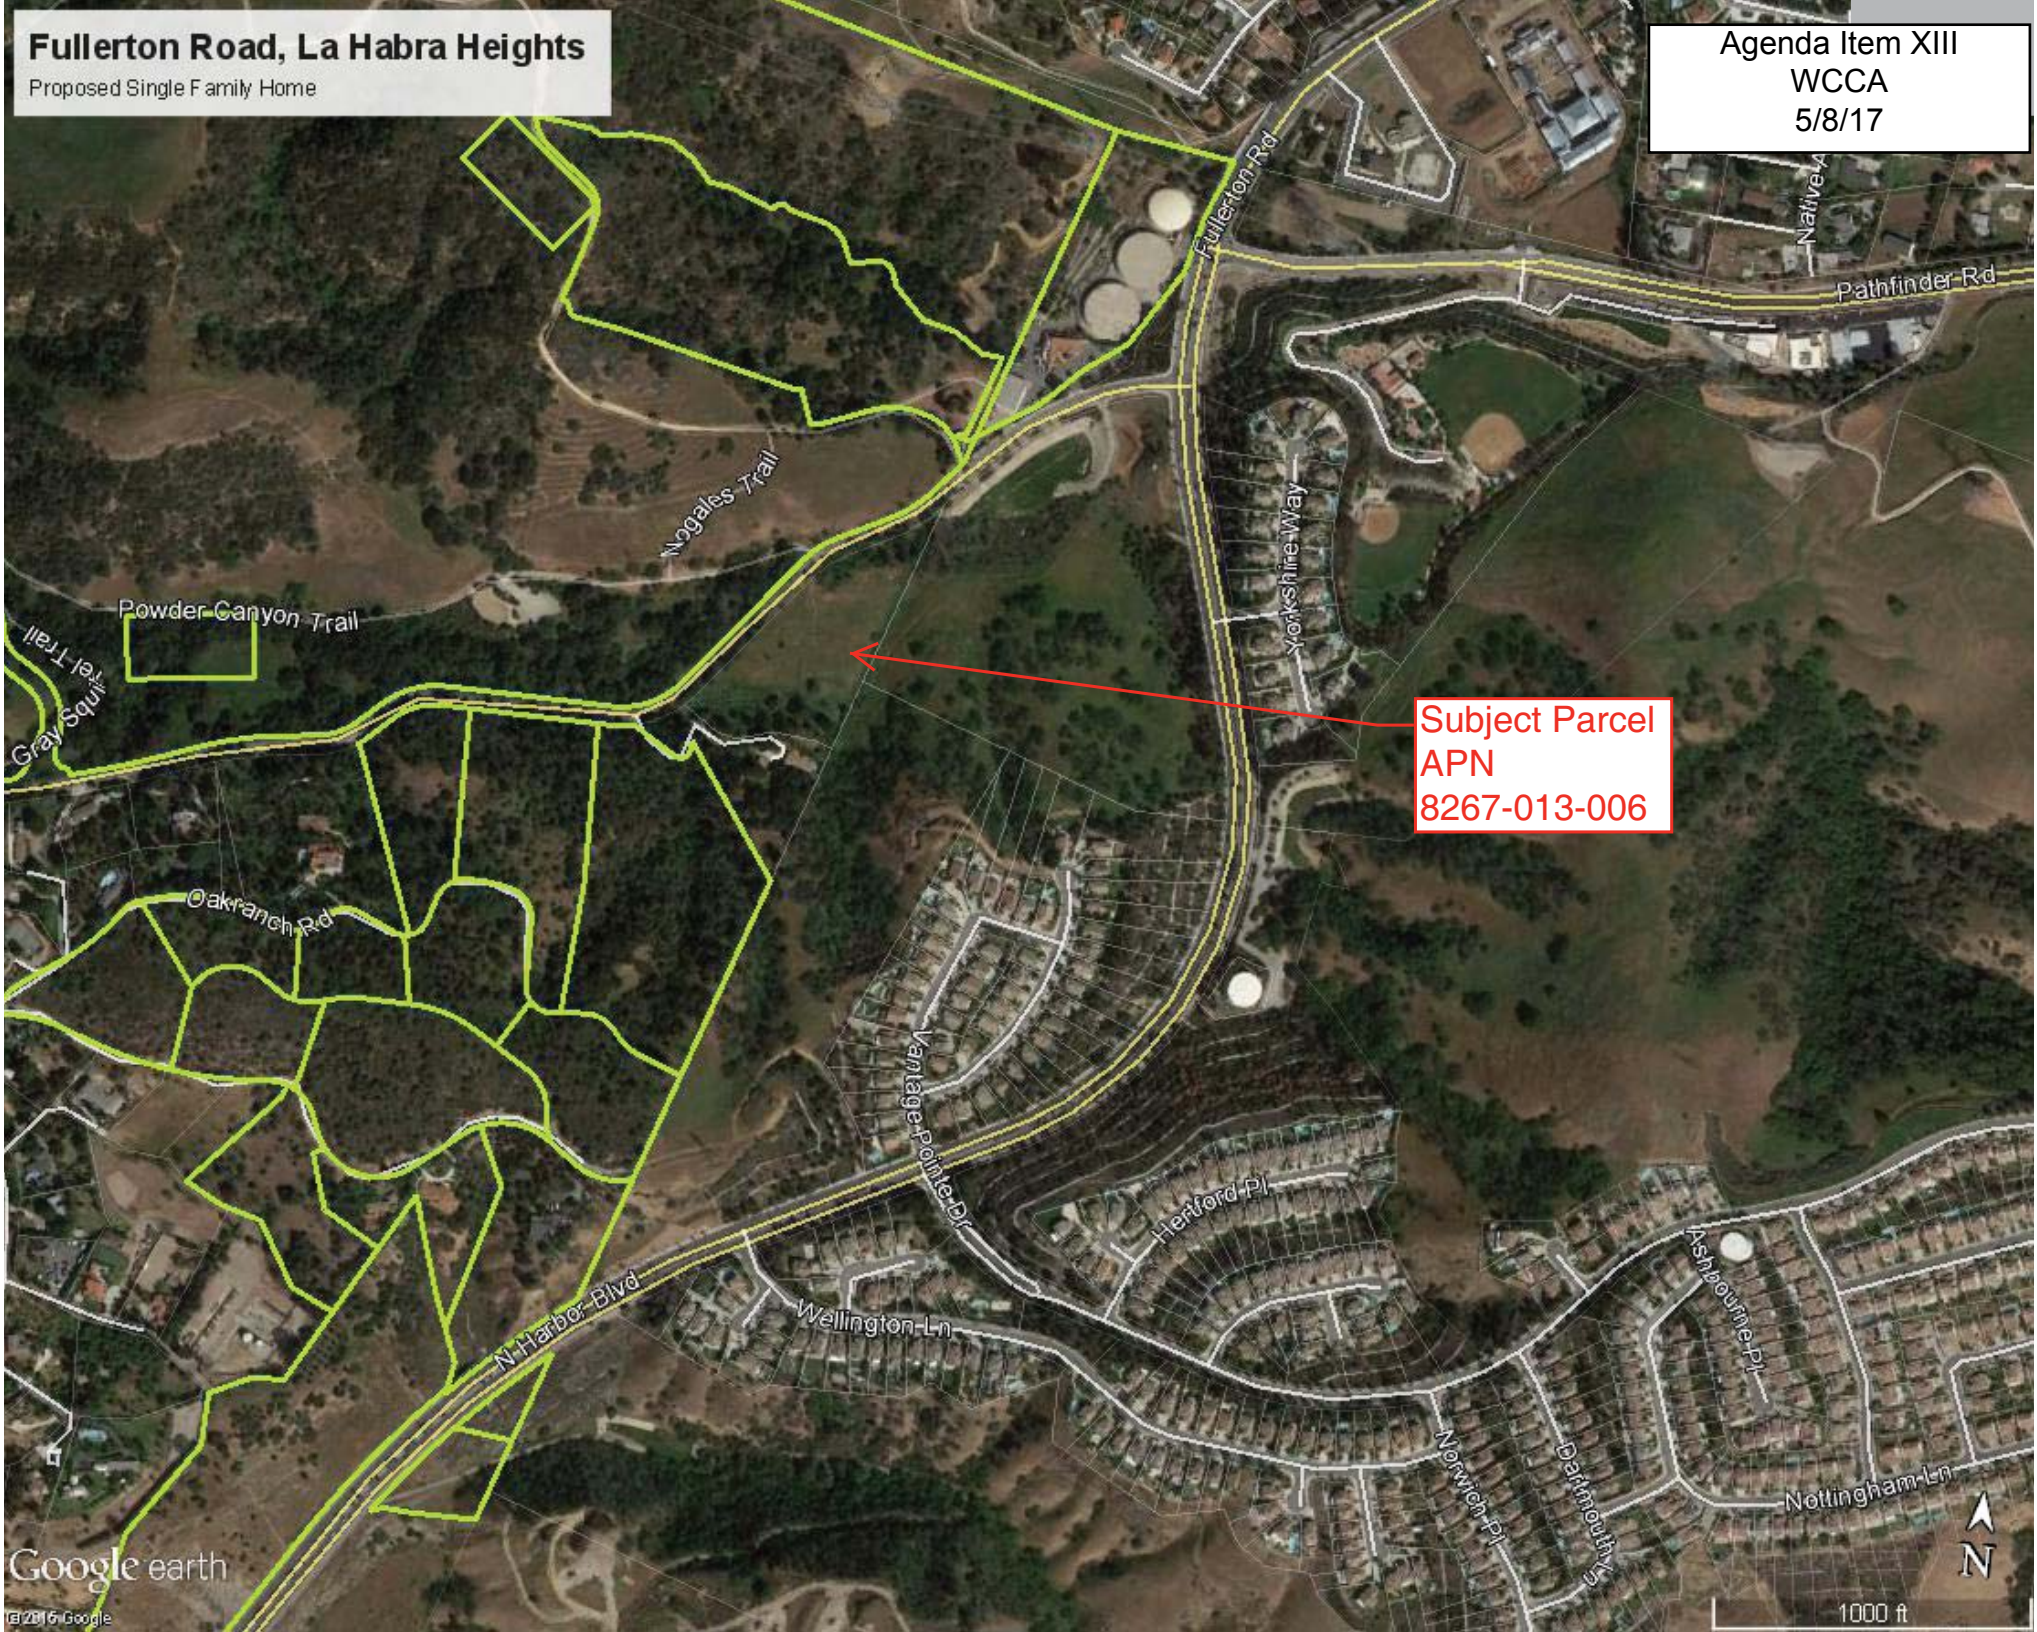

Fullerton Road, La Habra Heights

Proposed Single Family Home

Agenda Item XIII
WCCA
5/8/17

Subject Parcel
APN
8267-013-006