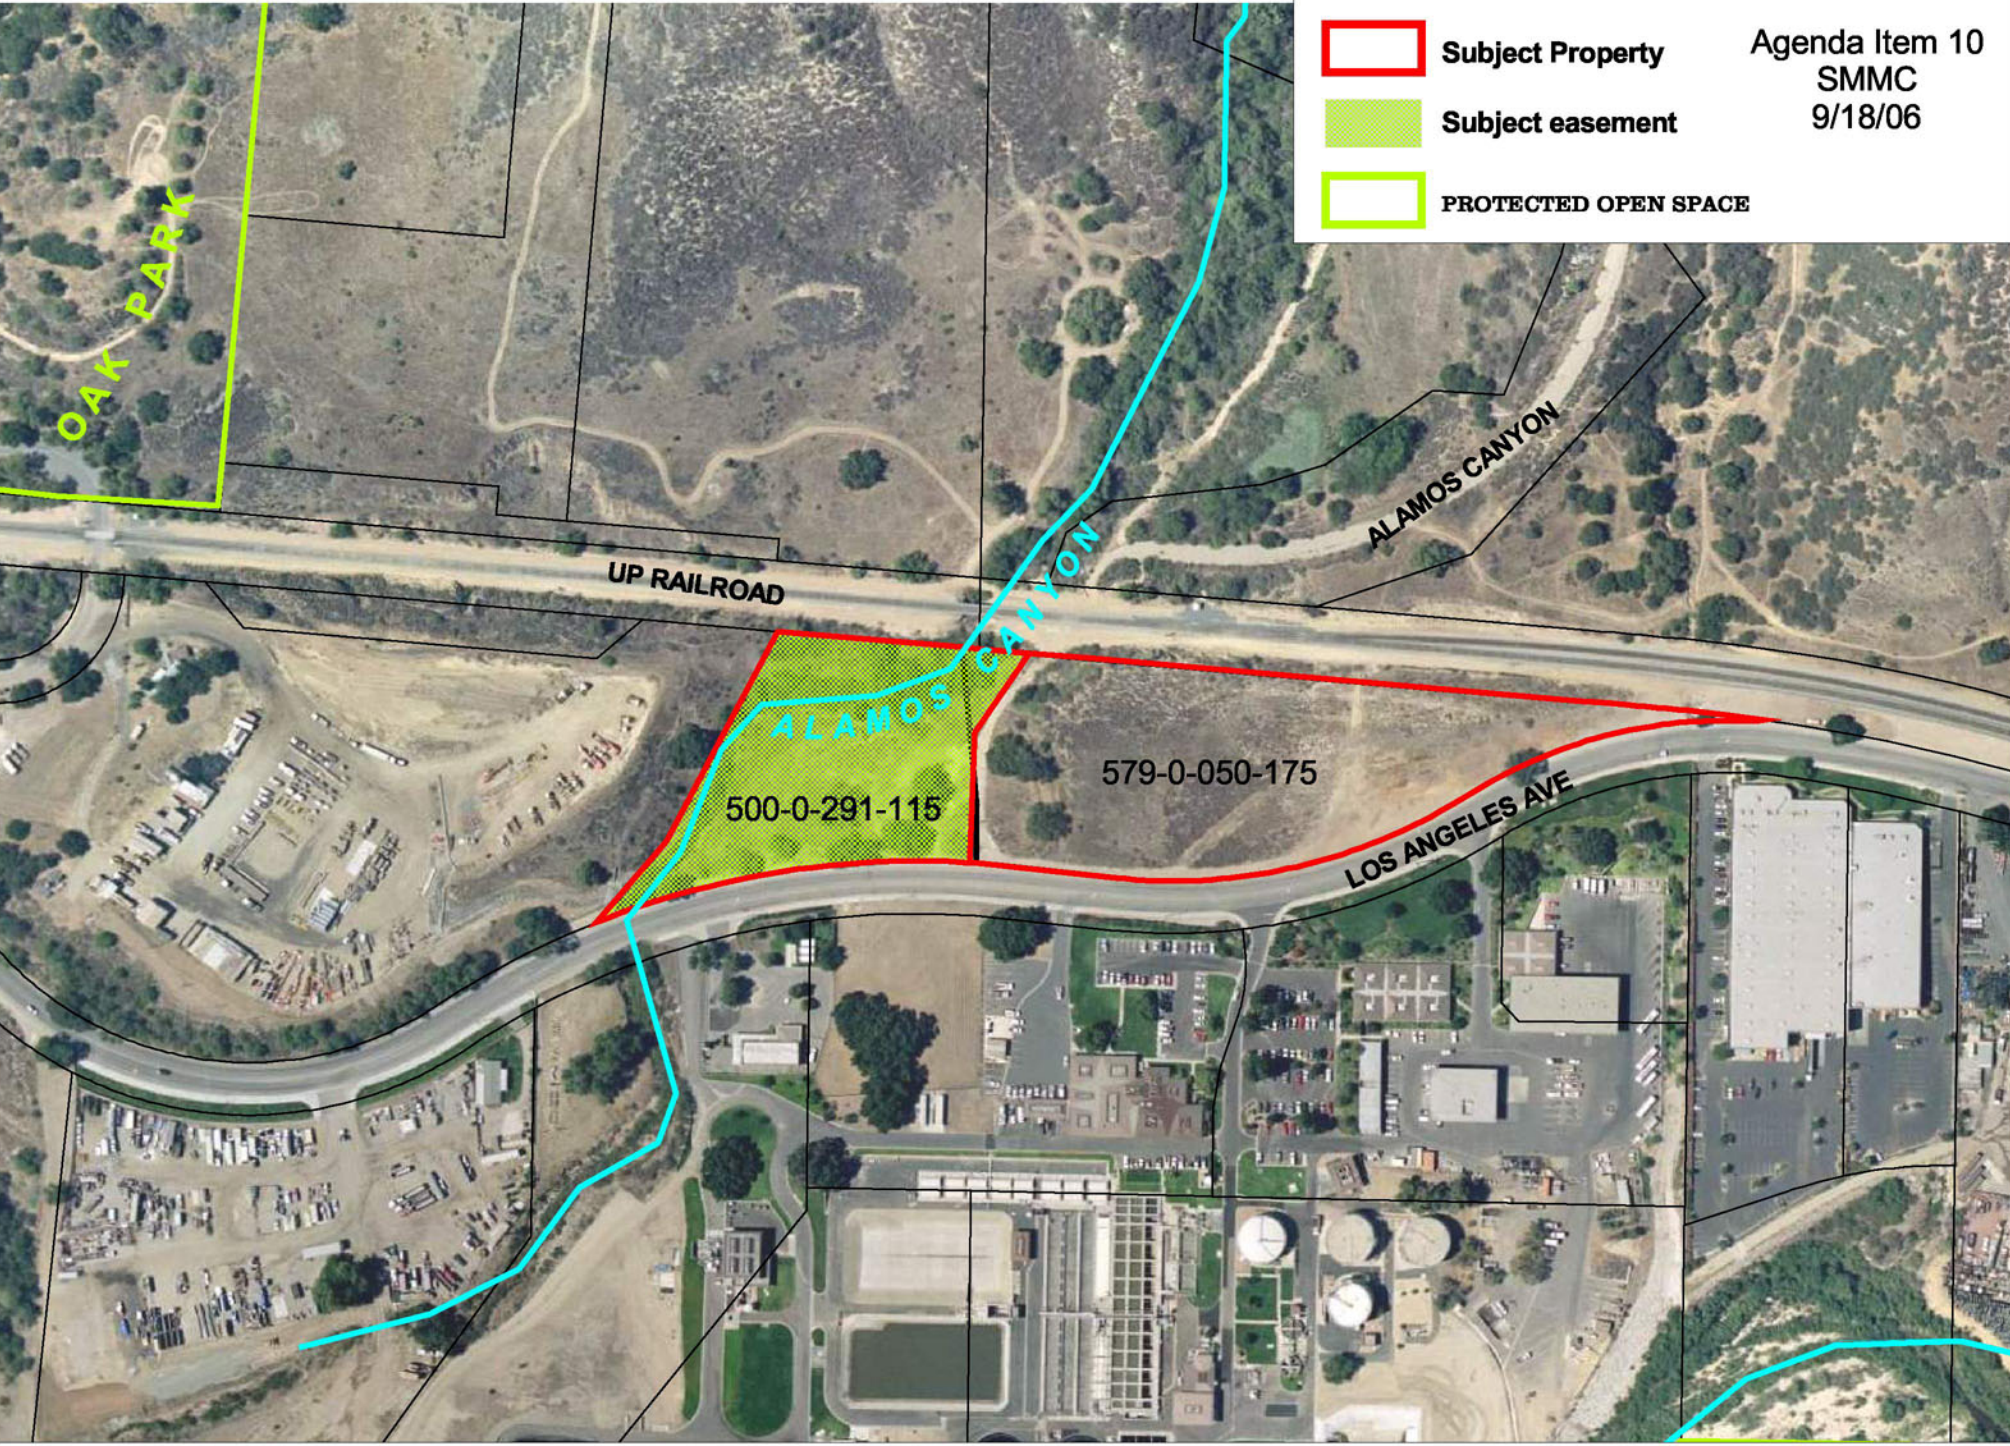

-  Subject Property
-  Subject easement
-  PROTECTED OPEN SPACE

300 0 300 Feet