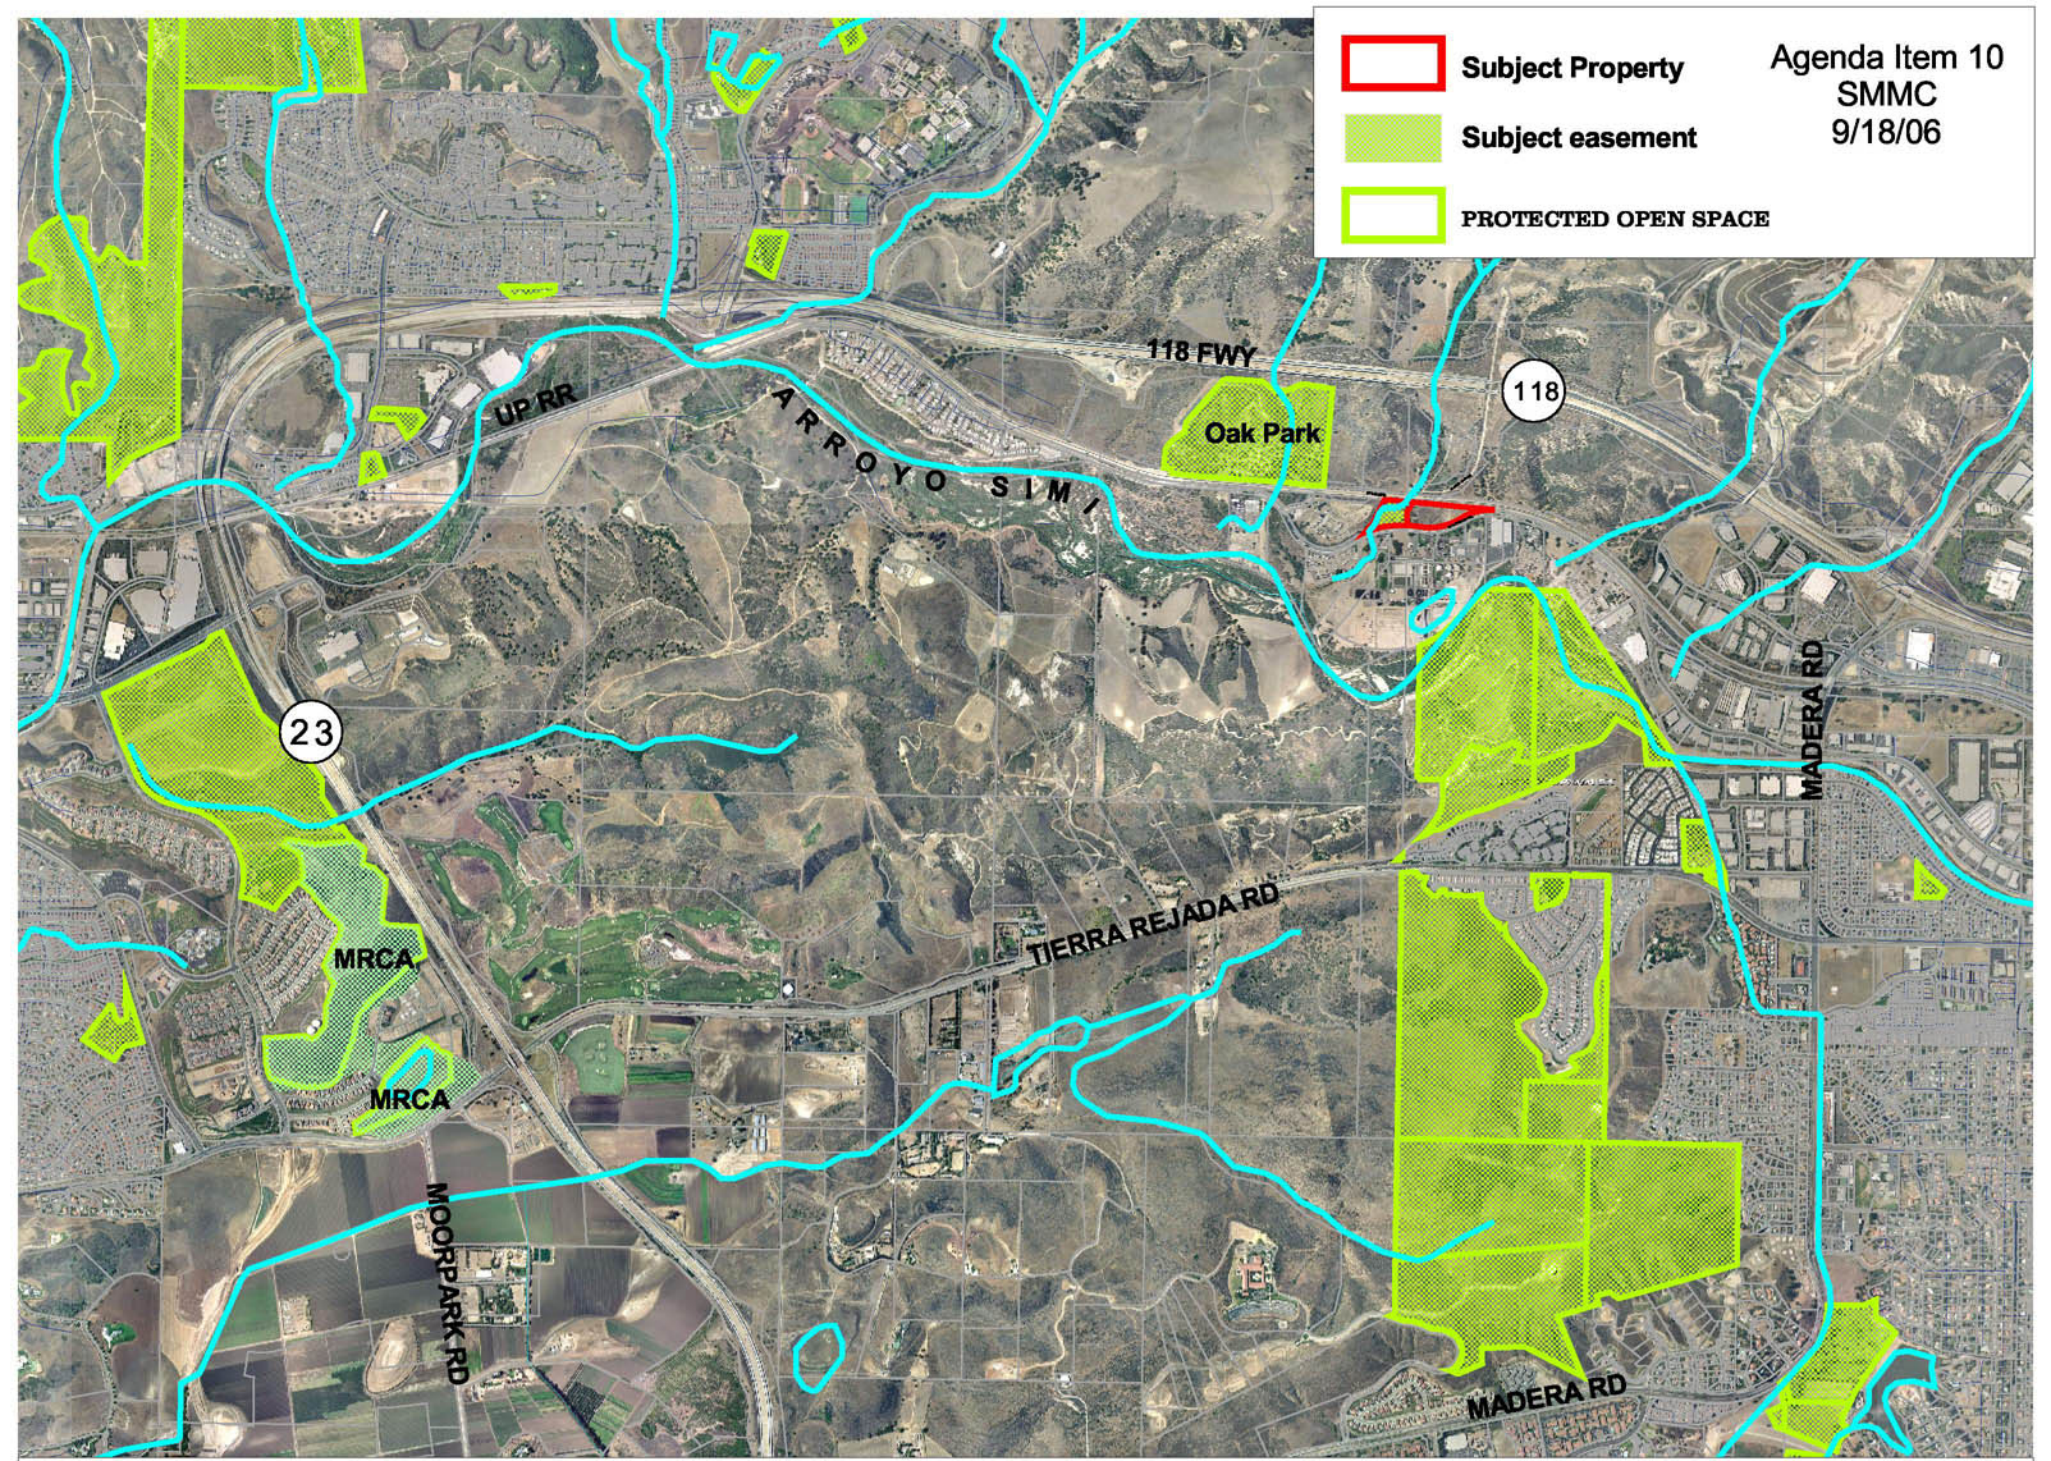

-  Subject Property
-  Subject easement
-  PROTECTED OPEN SPACE

23

118

118 FWY

Oak Park

UP RR

ARROYO SIMI

MRCA

MRCA

MOORPARK RD

TERRA REJADA RD

MADERA RD

MADERA RD