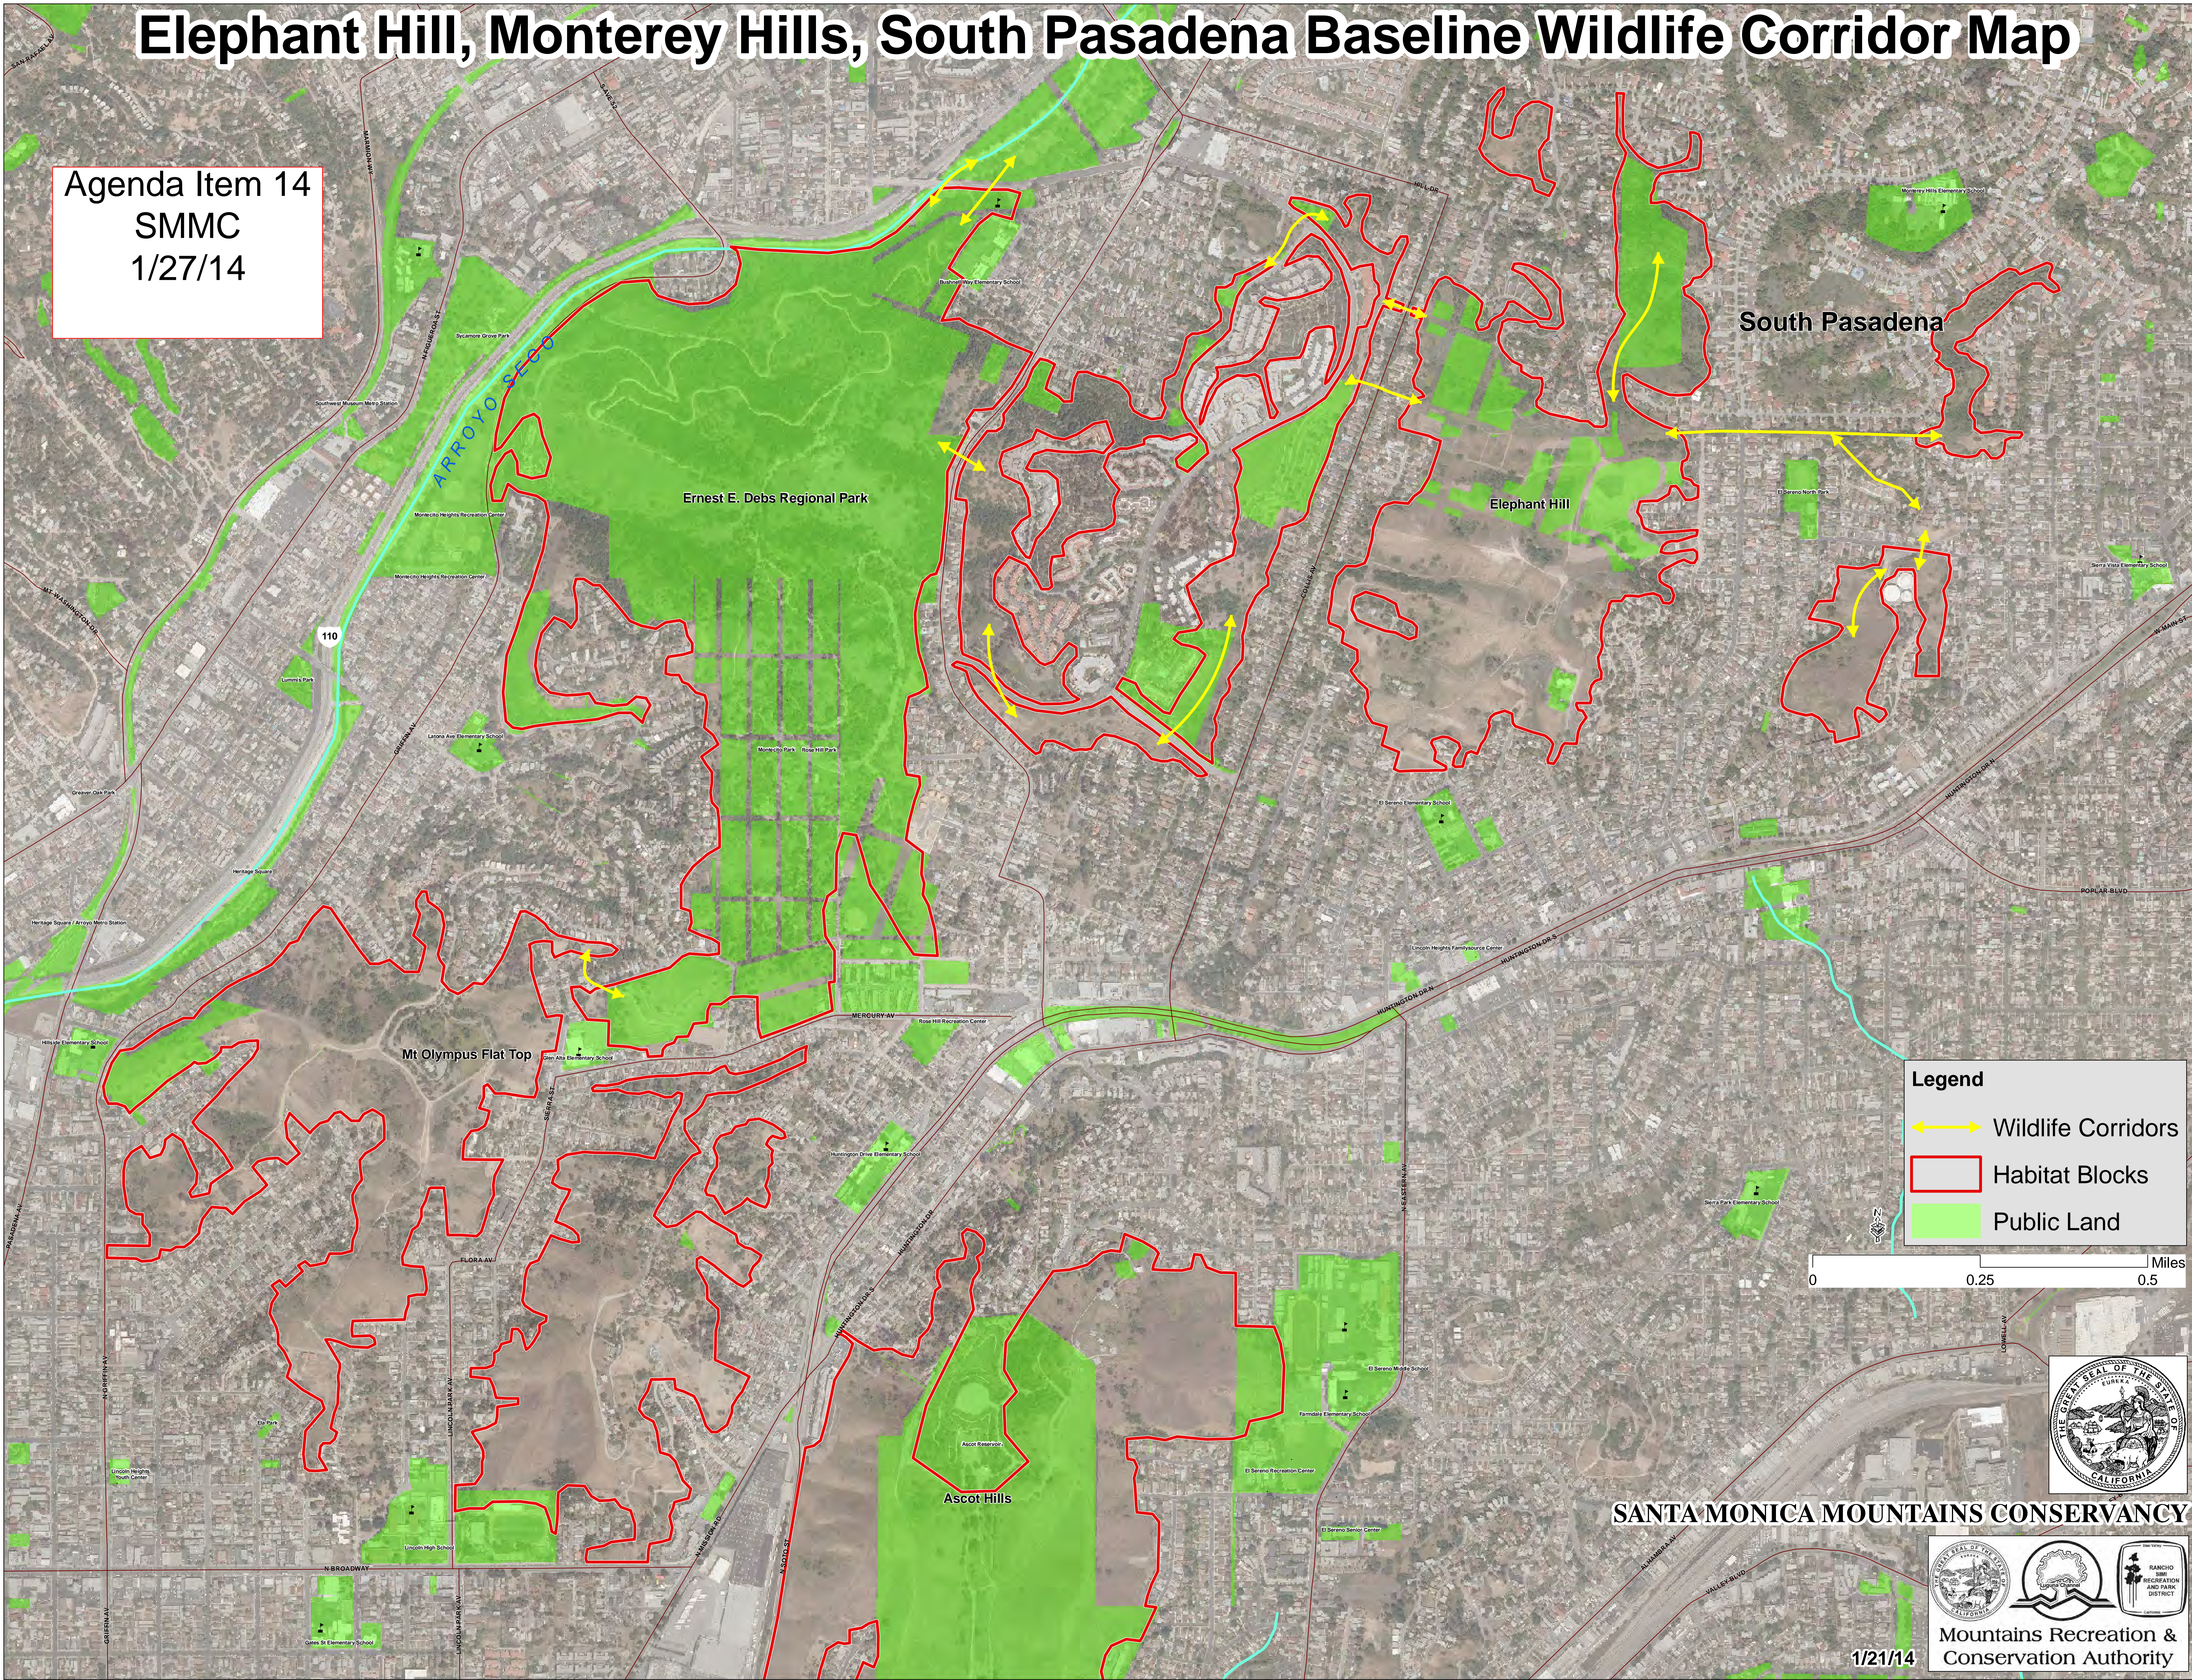

Elephant Hill, Monterey Hills, South Pasadena Baseline Wildlife Corridor Map

Agenda Item 14
SMMC
1/27/14

Legend

- Wildlife Corridors
- Habitat Blocks
- Public Land

0 0.25 0.5 Miles

SANTA MONICA MOUNTAINS CONSERVANCY

Mountains Recreation & Conservation Authority

1/21/14