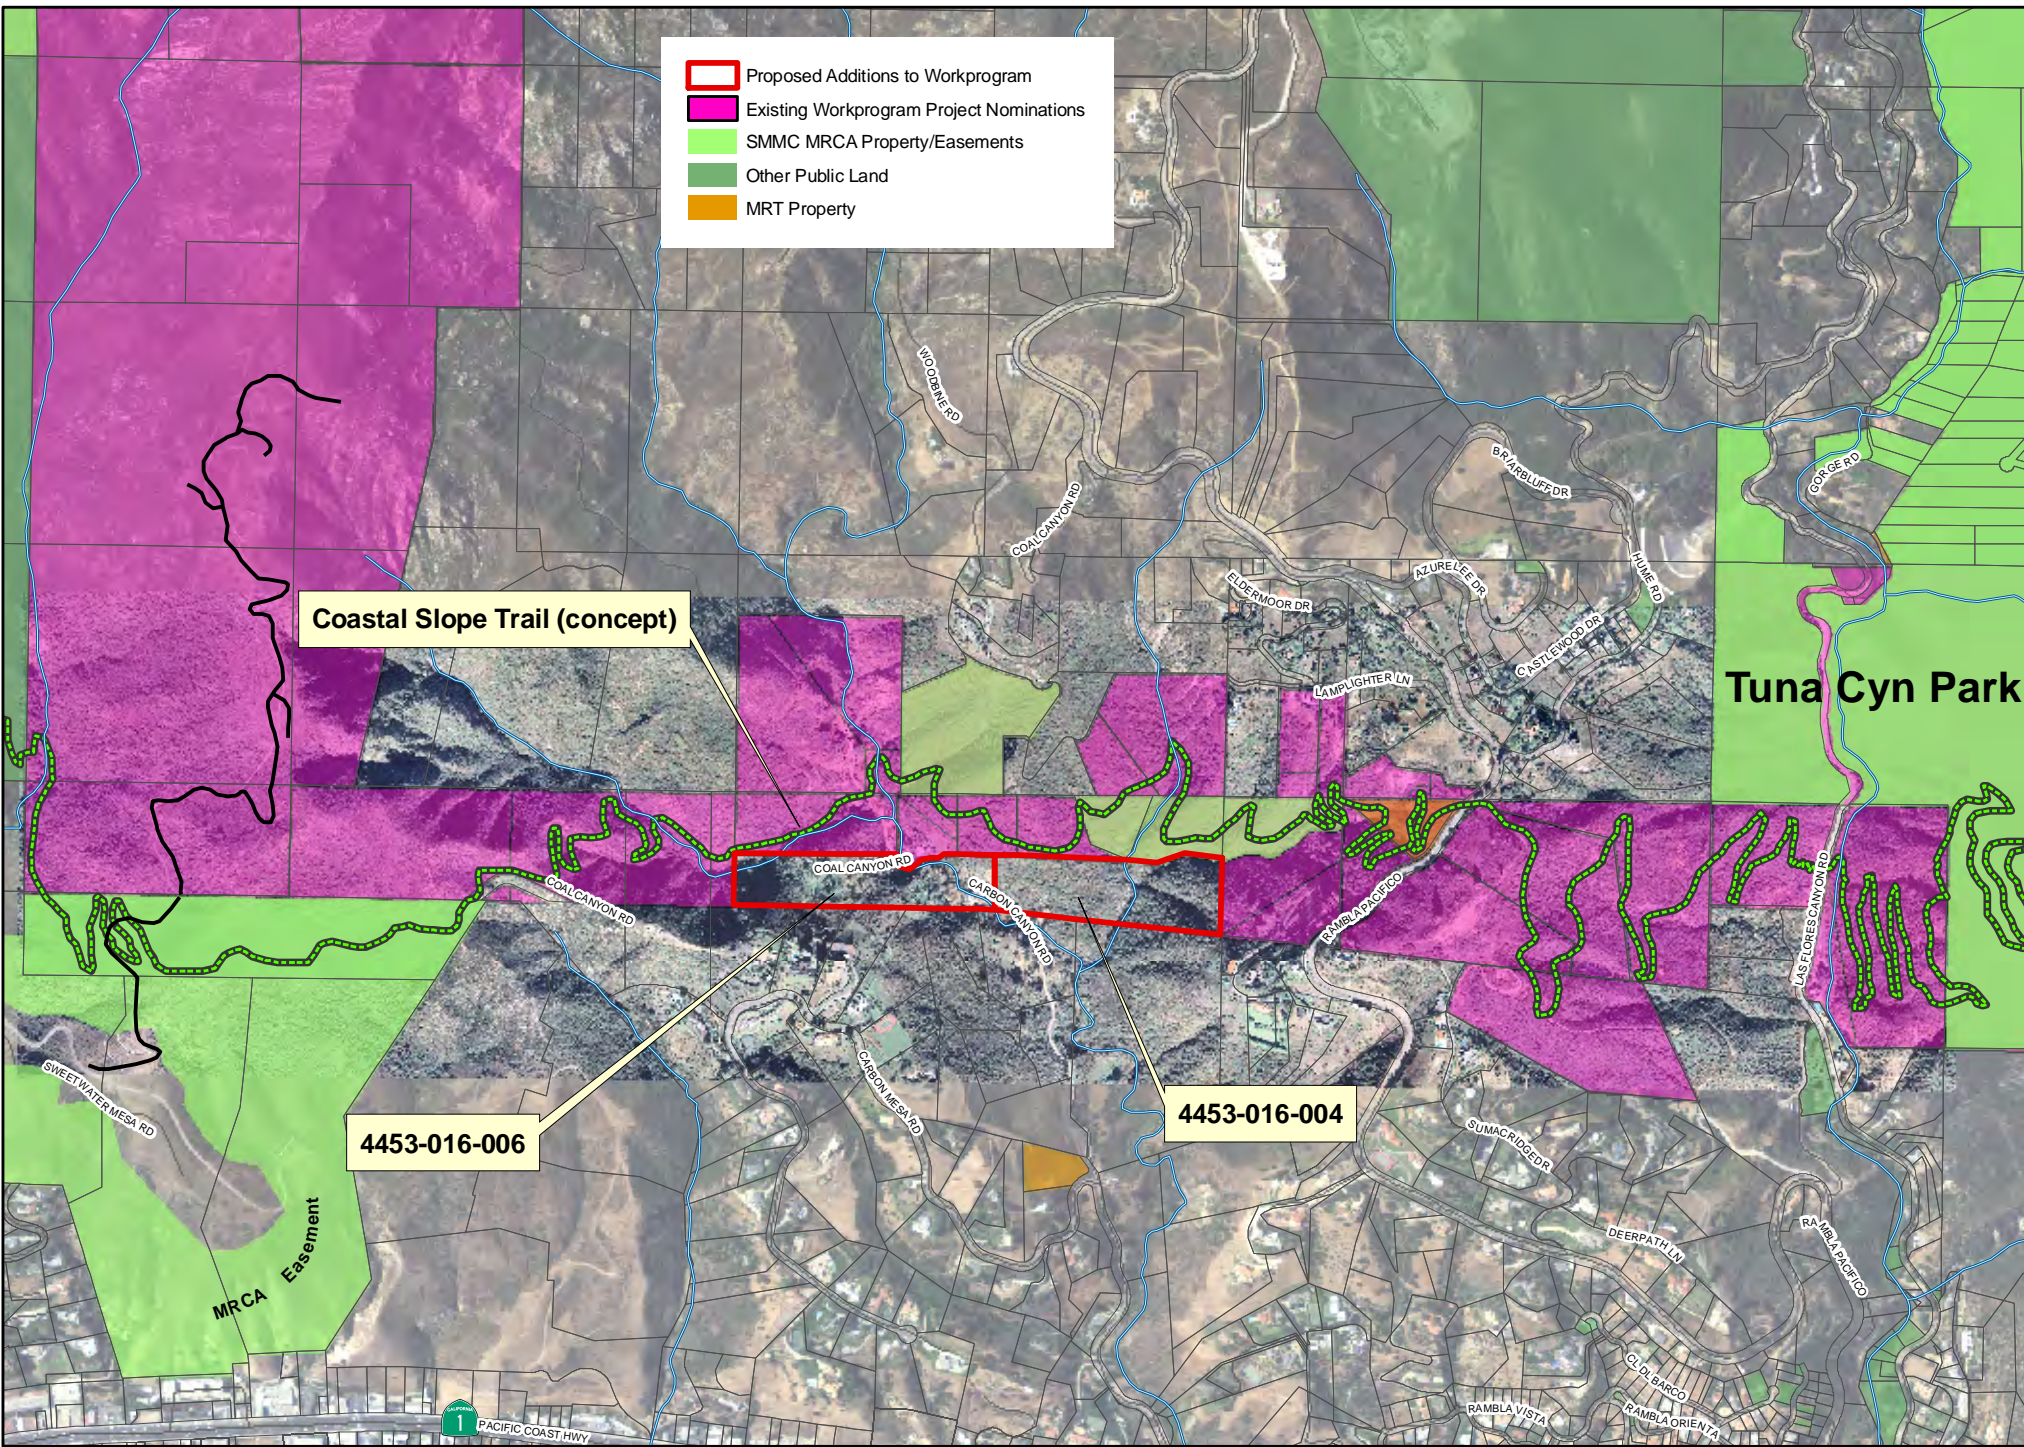

- Proposed Additions to Workprogram
- Existing Workprogram Project Nominations
- SMMC MRCA Property/Easements
- Other Public Land
- MRT Property

Coastal Slope Trail (concept)

4453-016-006

4453-016-004

Tuna Cyn Park