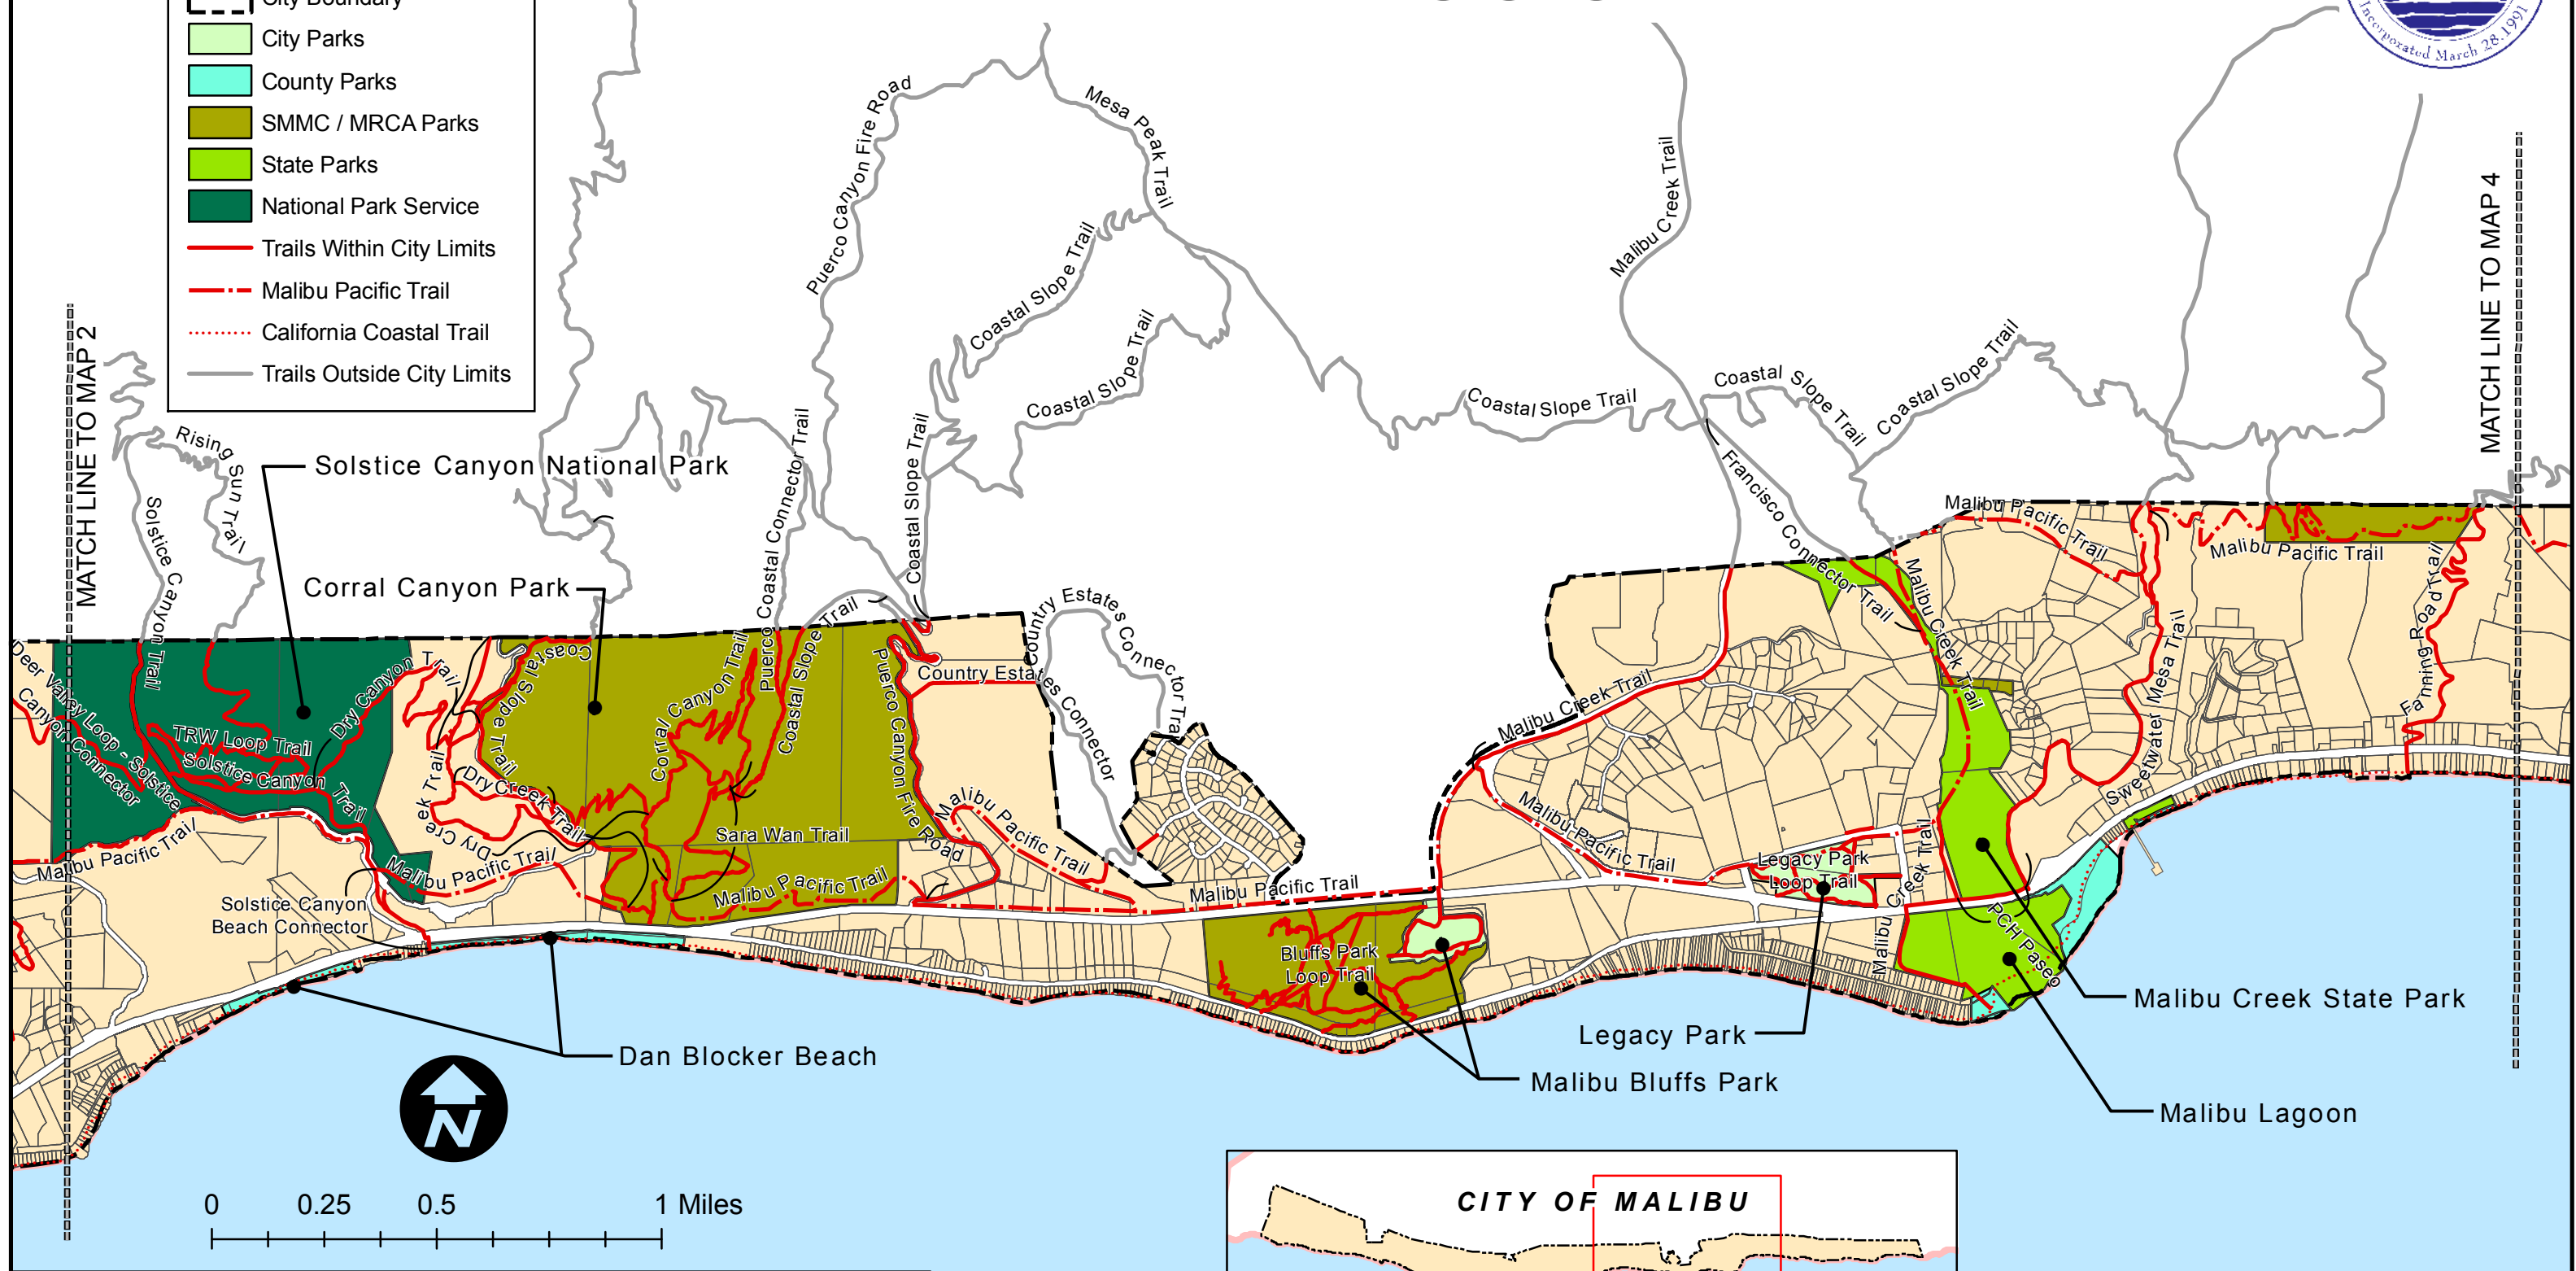

Local Coastal Program PARKLAND AND TRAILS SYSTEM MAP

Legend

- County Boundary
- City Boundary
- City Parks
- County Parks
- SMMC / MRCA Parks
- State Parks
- National Park Service
- Trails Within City Limits
- Malibu Pacific Trail
- California Coastal Trail
- Trails Outside City Limits

Note: This map was prepared by the City of Malibu, Planning Division, on January 19, 2011. Parks owned by the Santa Monica Mountains Conservancy and Mountains Recreation and Conservation Authority are identified as "SMMC / MRCA Parks" on the map legend. Some of the trails shown on this map have not been developed and/or rights for the public to use them may not have been granted. Therefore, this map should not be used as a guide for hiking, equestrian, or any other similar purpose.